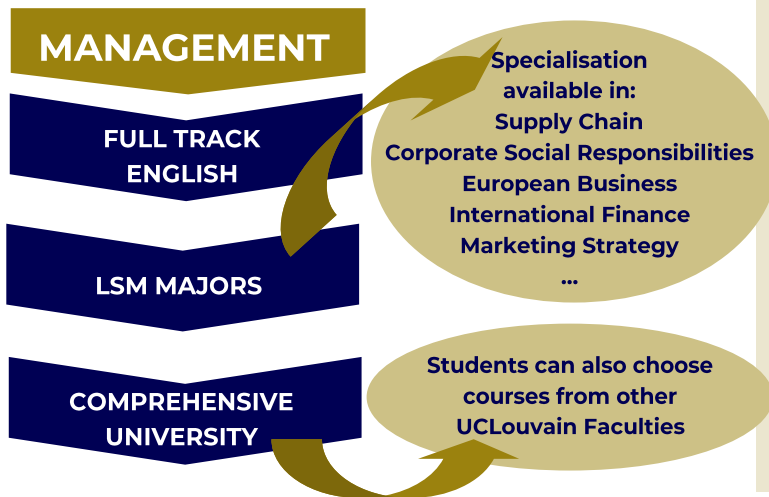

AN EXCHANGE AT THE LOUVAIN SCHOOL OF MANAGEMENT

EXCELLENCE AND ETHICS
IN BUSINESS

©Uclouvain/Layla Aerts

EDUCATING RESPONSIBLE BUSINESS LEADERS

KEY FACTS AND FIGURES

- Ranked by Eduniversal as one of the 50 best business schools in the world, and 1st in Belgium.

1st Ranked **1st in Belgium** by the Financial Time for our Master's in Business Engineering.

LSM is the only Belgian member of the **CEMS** Alliance, and has been a member of the **PIM** Network and **EQUIS** accredited for several years.
- LSM offers 2 excellent pre-experienced Master's Programs. Each is available in **full track English** or bilingual (English—French).

2
- Students have the opportunity to choose from a large portfolio of courses including **14 Majors** of Specialisation, each focused on a particular field of study.

14
- LSM hosts an average of **400 international students** each year among its 1800 annual students. LSM has more than 140 partner universities over the 5 continents.

400

STUDY IN THE HEART OF EUROPE

Louvain-la-Neuve is only about 30km south of Brussels, Belgium's capital and the heart of the European Union. LSM is part of one of the oldest universities in Europe, proving opportunities for interdisciplinary and multicultural experiences. Studying at LSM also means you are only a stonethrow away from many European capitals and that you are in an international environment. Each year, UCLouvain hosts more than 6000 international students from more than 125 nationalities.